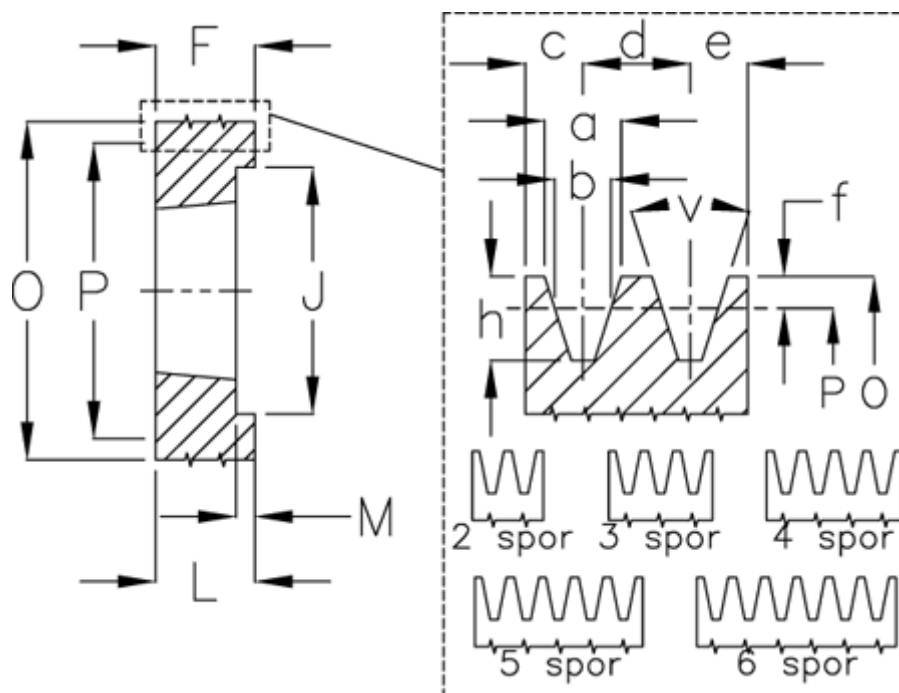

Article number: 604111012502

Description: V-belt pulley SPB 125/2 TL2012

Measures

a	= 16.3	For bush	= 2012	P	= 125
b	= 14.0	h	= 17.5	Type	= SPB
Bush ζ max	= 50	J	= 82	v	= 34 degrees
c	= 12.5	K	= -		
d	= 19	L	= 32		
e	= 12.5	m	= 12.0		
f	= 3.5	Number of ribs	= 2		
F	= 44	O	= 132.0		